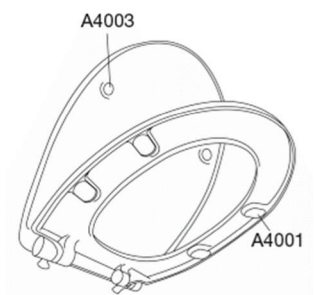

Pressalit T Soft 742
Toilet seat with soft close incl. hinge in stainless steel

Features

Soft close

Item number

742000-D15999
EAN:5708590297934

T Soft is a silent and smooth pleasure with built-in soft close to ensure a smooth landing on the toilet. The design is a classic Pressalit design with a perfect finish that makes T Soft cleaning-friendly and an extraordinary experience for the user.

Colour

White

Description

PRESSALIT toilet seat with cover, model "T Soft", art. no. 742 made of colour ingrained duroplast with D15/D02/BZ5 hinge of stainless steel.
- centre distance: D15/D02: 133 - 218 mm, BZ5: 155 mm
- load - ring seat 240 kg
- suitable for many universal toilets
- 10 year guarantee