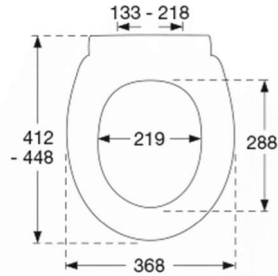

Pressalit T Soft 742
Toilet seat with soft close incl. hinge in stainless steel

Features

Soft close

Item number

742000-D15999
EAN:5708590297934

T Soft is a silent and smooth pleasure with built-in soft close to ensure a smooth landing on the toilet. The design is a classic Pressalit design with a perfect finish that makes T Soft cleaning-friendly and an extraordinary experience for the user.

Colour

White

Description

PRESSALIT toilet seat with cover, model "T Soft", art. no. 742 made of colour ingrained duroplast with D15/D02/BZ5 hinge of stainless steel.
- centre distance: D15/D02: 133 - 218 mm, BZ5: 155 mm
- load - ring seat 240 kg
- suitable for many universal toilets
- 10 year guarantee

Design type

Sandwich

Designer

Pressalit

Design year

2010