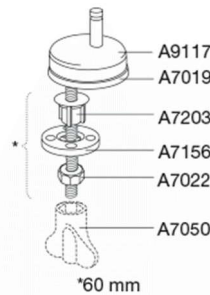

Pressalit T Soft 742
Toilet seat with soft close incl. hinge in stainless steel

Features

Soft close

Item number

742000-D15999
EAN:5708590297934

T Soft is a silent and smooth pleasure with built-in soft close to ensure a smooth landing on the toilet. The design is a classic Pressalit design with a perfect finish that makes T Soft cleaning-friendly and an extraordinary experience for the user.

Colour

White

Description

PRESSALIT toilet seat with cover, model "T Soft", art. no. 742 made of colour ingrained duroplast with D15/D02/BZ5 hinge of stainless steel.
- centre distance: D15/D02: 133 - 218 mm, BZ5: 155 mm
- load - ring seat 240 kg
- suitable for many universal toilets
- 10 year guarantee