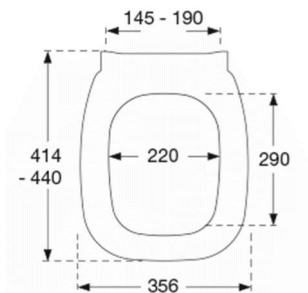

Pressalit Code means excellent fit and soft contours. The toilet seat is especially designed for the D-Code series from Duravit.

**Colour**

White

**Description**

PRESSALIT toilet seat with cover, model "Pressalit Code", art. no. 778 made of colour ingrained duroplast with DD7/DD8 universal hinge of stainless steel.  
- centre distance: DD7: 145 - 190 mm, DD8: 163 - 197 mm  
- load - ring seat 180 kg  
- suitable for Duravit D-Code  
- 10 year guarantee