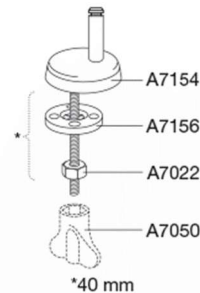

**Pressalit Code 778**  
Standard toilet seat incl. hinge in stainless steel. Optional soft close function.

**Features**

Soft close

**Item number**

778000-DD7999  
VVS:615057000  
NRF:6190087  
RSK:7904528  
EAN:5708590331331

Pressalit Code means excellent fit and soft contours. The toilet seat is especially designed for the D-Code series from Duravit.

**Colour**

White

**Description**

PRESSALIT toilet seat with cover, model "Pressalit Code", art. no. 778 made of colour ingrained duroplast with DD7/DD8 universal hinge of stainless steel.  
- centre distance: DD7: 145 - 190 mm, DD8: 163 - 197 mm  
- load - ring seat 180 kg  
- suitable for Duravit D-Code  
- 10 year guarantee