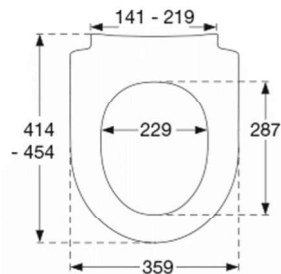

PRESSALIT toilet seat with cover, model "Pressalit Sway D", art. no. 934 made of colour ingrained duroplast with BL6 universal toggle hinge with lift-off of stainless steel.

- centre distance: 141-219 mm
- load - ring seat 240 kg
- 10 year guarantee