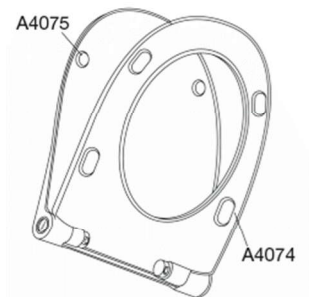

Pressalit Sway D 934
Toilet seat with soft close and lift-off incl. hinge in stainless steel

Features

Lift-off, Soft close

Item number

934000-BL6999
VVS:615055000
NRF:6190265
RSK:7904538
EAN:5708590335285

PRESSALIT toilet seat with cover, model "Pressalit Sway D", art. no. 934 made of colour ingrained duroplast with BL6 universal toggle hinge with lift-off of stainless steel.

- centre distance: 141-219 mm
- load - ring seat 240 kg
- 10 year guarantee