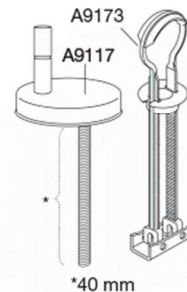

PRESSALIT toilet seat with cover, model "Pressalit Sway D", art. no. 934 made of colour ingrained duroplast with BL6 universal toggle hinge with lift-off of stainless steel.

- centre distance: 141-219 mm
- load - ring seat 240 kg
- 10 year guarantee