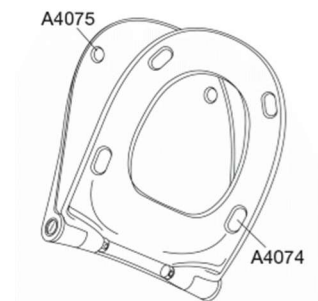

Pressalit Sway D2 994
Toilet seat with soft close and lift-off incl. hinge in stainless steel

Features

Lift-off, Soft close

Item number

994000-DF4999
VVS:615064000
NRF:6190162
RSK:7821821
EAN:5708590341934

PRESSALIT toilet seat with cover, model "Pressalit Sway D2", art. no. 994 made of colour ingrained duroplast with soft close incl. DF4 universal toggle hinge with lift-off in stainless steel.

- dismounting of seat/cover makes cleaning easier
- centre distance: 137-215 mm
- load - ring seat 240 kg
- 10 year guarantee