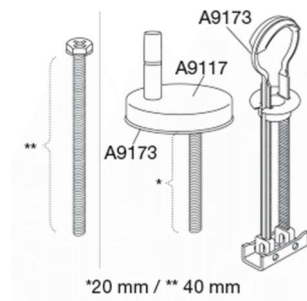

PRESSALIT toilet seat with cover, model "Pressalit Sway D2", art. no. 994 made of colour ingrained duroplast with soft close incl. DF4 universal toggle hinge with lift-off in stainless steel.

- dismounting of seat/cover makes cleaning easier
- centre distance: 137-215 mm
- load - ring seat 240 kg
- 10 year guarantee