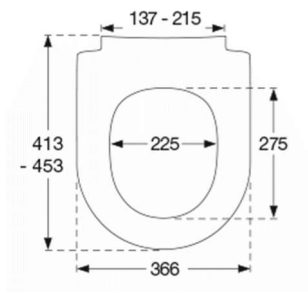

PRESSALIT toilet seat with cover, model "Pressalit Sway D2", art. no. 994 made of colour ingrained duroplast with soft close incl. DF4 universal toggle hinge with lift-off in stainless steel.

- dismounting of seat/cover makes cleaning easier
- centre distance: 137-215 mm
- load - ring seat 240 kg
- 10 year guarantee